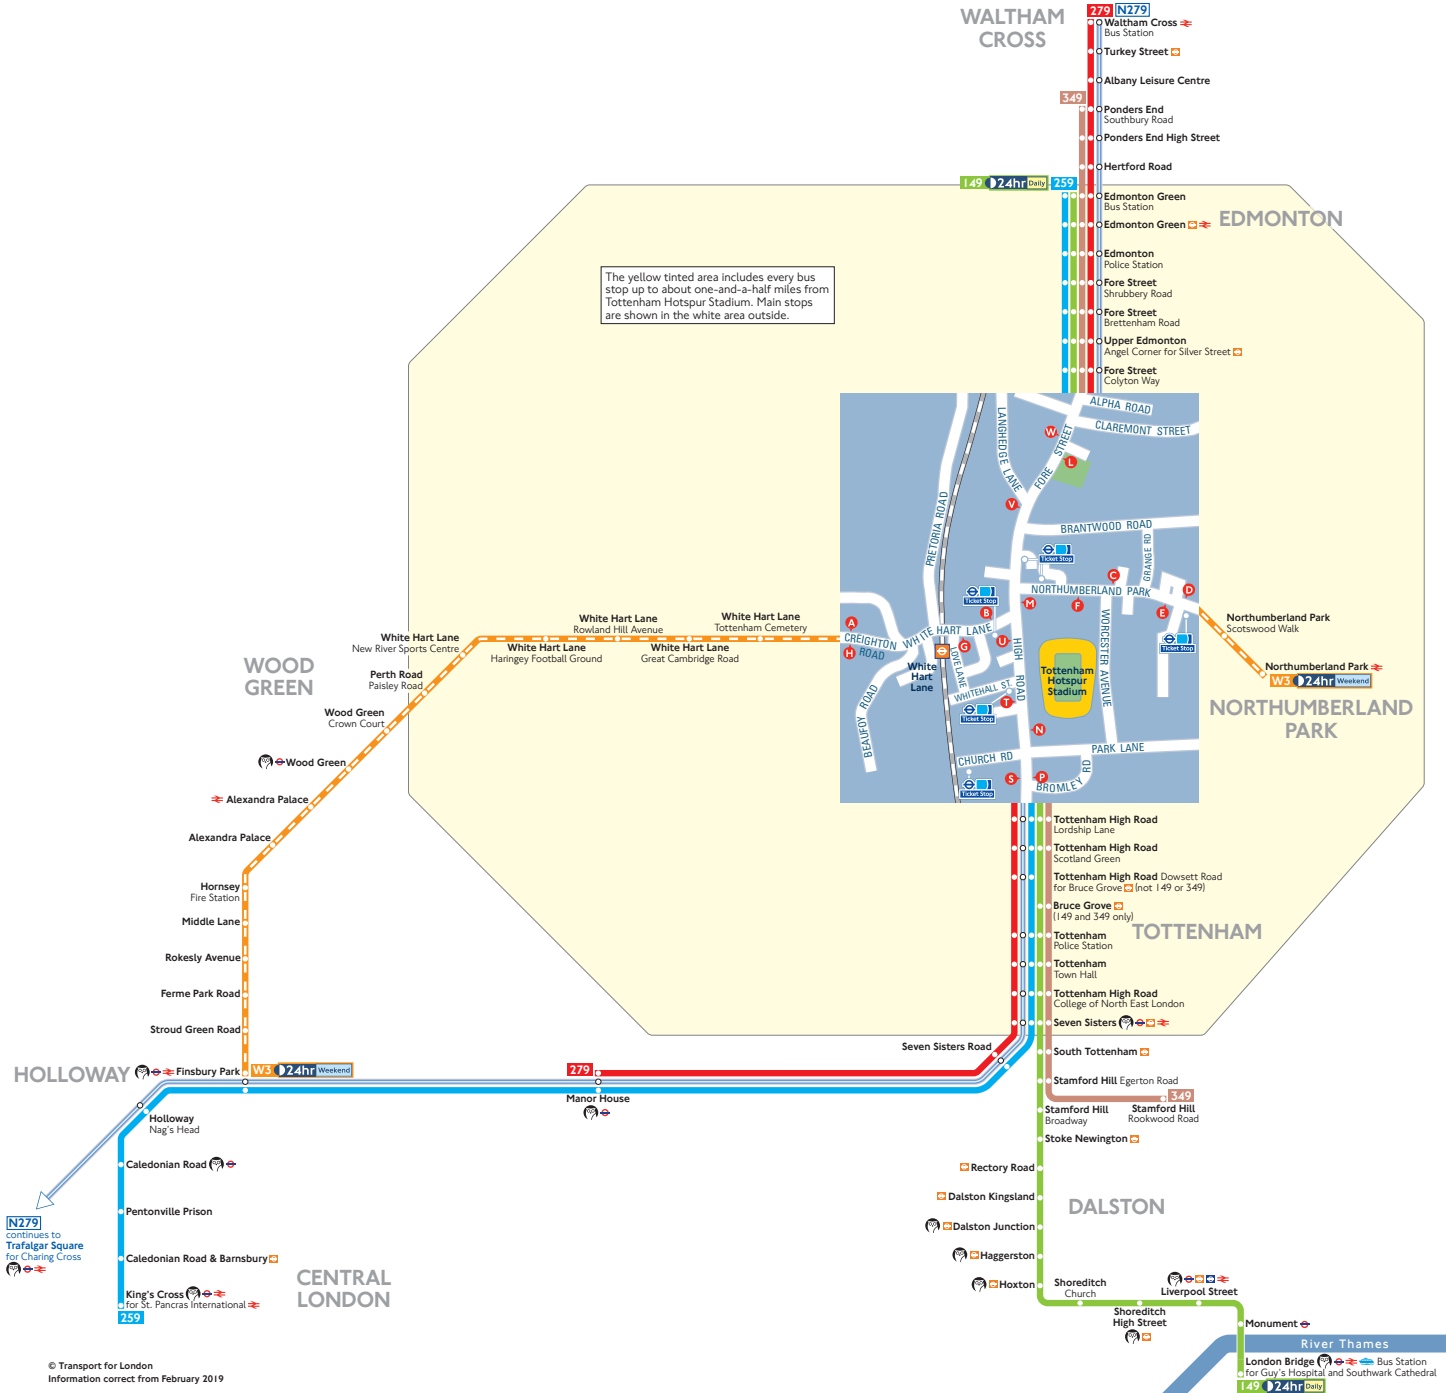

Buses from Tottenham Hotspur Stadium

Route finder

Bus route	Towards	Bus stops
149 24hr Daily	Edmonton Green	S T U V W
	London Bridge	L M N P
259	Edmonton Green	S T U V W
	King's Cross	L M N P
279	Manor House	L M N P
	Waltham Cross	S T U V W
349	Ponders End	S T U V W
	Stamford Hill	L M N P
W3 24hr Weekend	Finsbury Park	E F G H
	Northumberland Park	A B C D

Night buses

Bus route	Towards	Bus stops
N279	Trafalgar Square	L M N P
	Waltham Cross	S T U V W

Key

- 149 Day buses in black
- N279 Night buses in blue
- Connections with London Underground
- Connections with London Overground
- Connections with TfL Rail
- Connections with National Rail
- Connections with river boats
- Operates daily with 24-hour service Friday and Saturday nights
- Tube/London Overground station with 24-hour service Friday and Saturday nights

Ways to pay

- Use contactless (card or device). It's the same fare as Oyster pay as you go and you don't need to top up